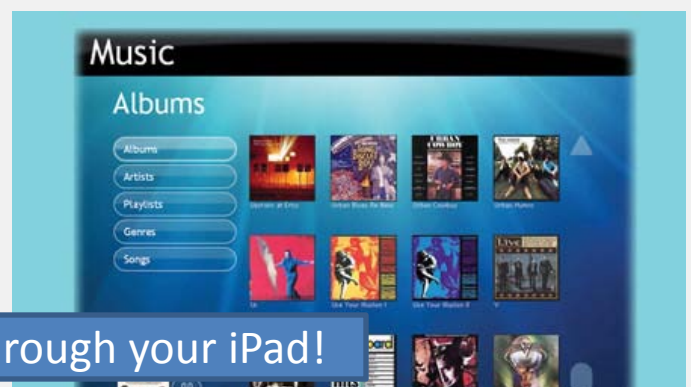

Characteristics:

- **Control multiple homes** from a single iPad Device, **while on the go**, or from the comfort of your home.
- **Works on iPad (in 1x or 2x mode)** over 3G and Wi-Fi.
- **Browse sources from music collections** by album, artist, genre, song and playlists or internet radio stations (*Wi-Fi connection only*).
- **Control lights** through keypads, individual lighting pages or tasks.
- **View and monitor IP cameras.**
- **Set and view temperature** and modes for all climate zones.
- **Manage shades, video, security, theaters and more.**
- Place the preferred audio zones, lights, keypads, cameras, thermostats and scenes **in a “Favorites” list**.
- New features and services available with **automatic updates**.

Control Everything through your iPad!